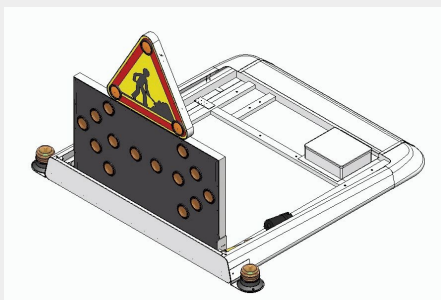

## 14-Light Arrow

Composed of 14 lights arrow, a VMP, a M frame and a triangle  
Article number : 25621

### Composed of 14 lights arrow, a M frame and a triangle