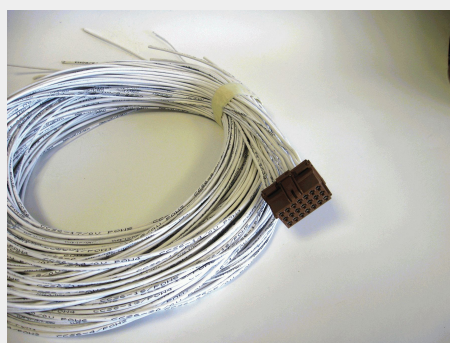

## Cable harnesses - Connectors - Accessories - Interface

Mercura accessories

Article number : 25985

### DISTRIBUTION HARNESSES FOR CONSUMERS

	#Article
CAN 292 6m consumer harness	25985
CAN 446 6m consumer harness	25986
CAN 602 6m consumer harness	24989
CAN 402 6m VMP consumer harness	24990
CCS 446 Evolution 6m consumer harness	25987
4 points cable harness for CCS 292 input block 6-m	25988

### CONNECTOR KIT

	#Article
Kit 21 points + 4 points + power supply (CCS292)	26259
Kit 21 points + 12 points + power supply (CCS446)	26466
Kit 21 points + power supply (CCS602)	26142

### COMMUNICATION BUS

	#Article
CAN BUS length 0.7 metres	25677
CAN BUS length 3 metres	23857
CAN BUS length 4.5 metres	23858
CAN BUS length 6 metres	23859
CAN BUS length 10 metres	23860
CAN BUS length 5 metres without overmoulding on the box side	26596
CAN BUS / CAN BUS adaptor	27072