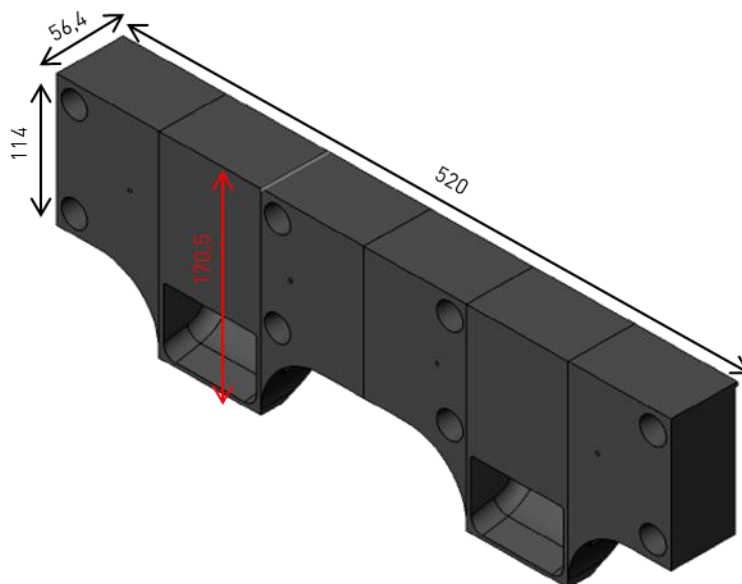

MDB 120

Siren and loudspeaker unit built into the number plate

The MDB 120, the perfect solution!

-Siren and loudspeaker unit built into the back of the front number plate

-Optimum siren sound

-Quick and easy to install

-Sound power compliant with applicable regulations

-Flexible thermoplastic casing

-Power supply : 12-24V

Optionnal : side or front LED strengthening lights

Technical specifications

- Flexible thermoplastic casing - colour black
- Siren & loudspeaker : env. 115 dB(A)
- Day/night control available depends on the selected tone
- Available with multi-tones : consult us

- Dimensions (WxHxD) : 520 x 170,5 x 56,4 mm
- Weight : 2,224 kg
- Protection rating : IP54
- Power supply : 12-24 V

MDB 120

Siren and loudspeaker unit built into the number plate

Description	Item n°
MDB 120 Single tone *	30168
MDB 120 Multi tone *	30173
MDB 120 single tone + lateral blue L52 light	30169
MDB 120 single tone + lateral amber L52 light	30170
MDB 120 single tone + front blue L52 light	30171
MDB 120 single tone + front amber L52 light	30172
MDB 120 multi tone + lateral blue L52 light	30174
MDB 120 multi tone + lateral amber L52 light	30175
MDB 120 multi tone + front blue L52 light	30176
MDB 120 multi tone + front amber L52 light	30177
Kit for front blue L52 light MDB 120	30178
Kit for front amber L52 light MDB 120	30179